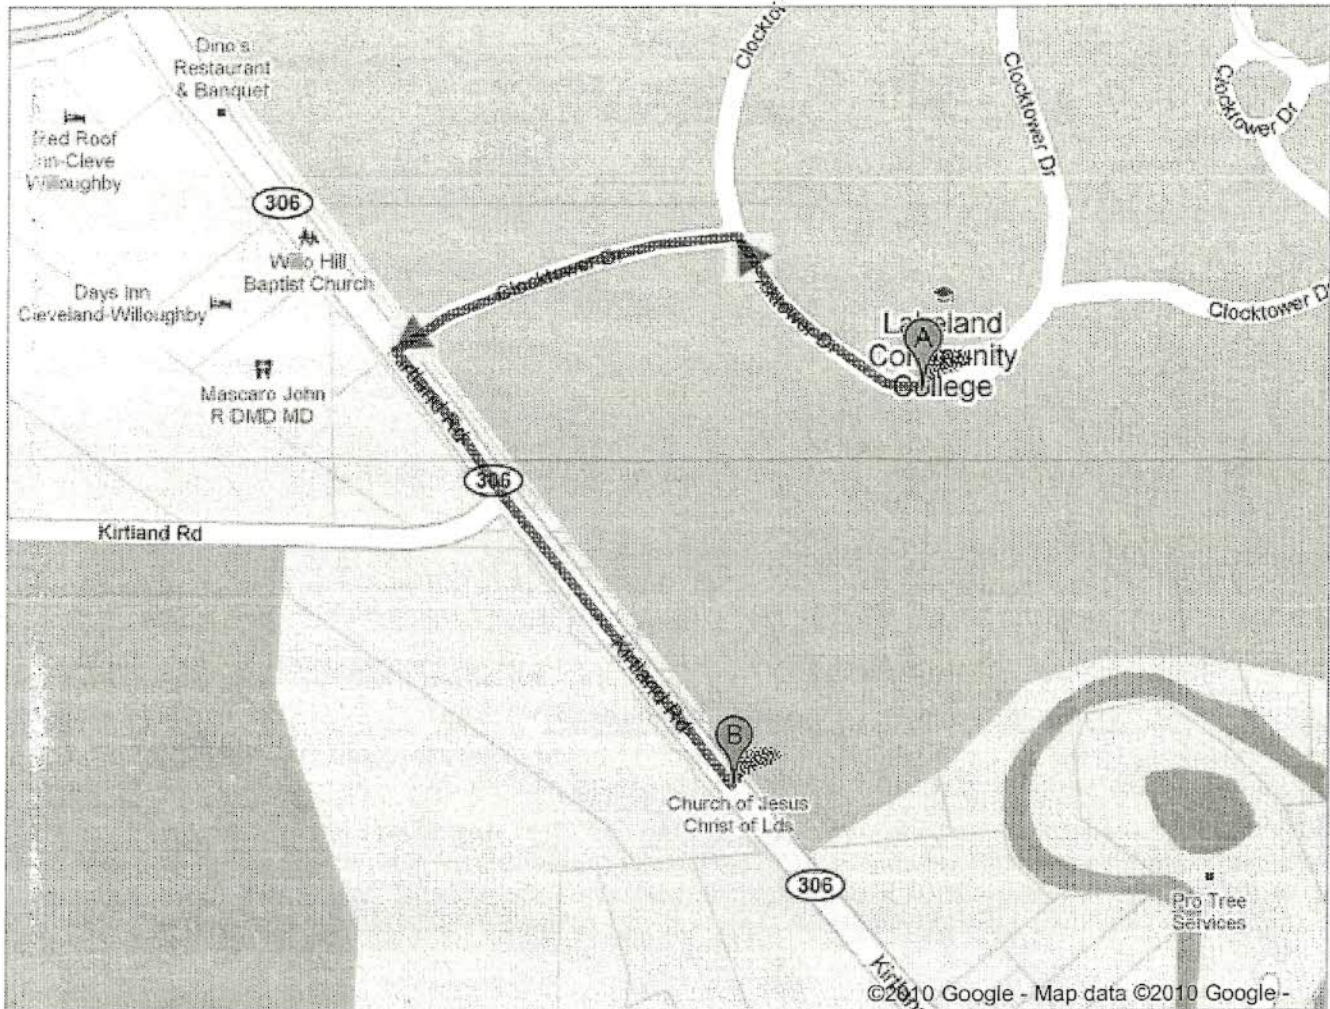

Google maps

To see all the details that are visible on the screen, use the "Print" link next to the map.

Get Directions My Maps

Print Send Link

Driving directions to Church of Jesus Christ of Latter-Day Saints the: Kirtland Ward

1. Head **west** on **Clocktower Dr** 0.1 mi
2. Take the 1st **left** to stay on **Clocktower Dr** 0.2 mi
3. Turn **left** at **Kirtland Rd/OH-306 S** 0.3 mi
Destination will be on the left

B Church of Jesus Christ of Latter-Day Saints the: Kirtland Ward 📍
8751 Kirtland Road *The History Center Library (440) 256-8808*
Kirtland, OH 44094 *For the Genealogy Library, please use the rear entrance*
(440) 256-8984

These directions are for planning purposes only. You may find that construction projects, traffic, weather, or other events may cause