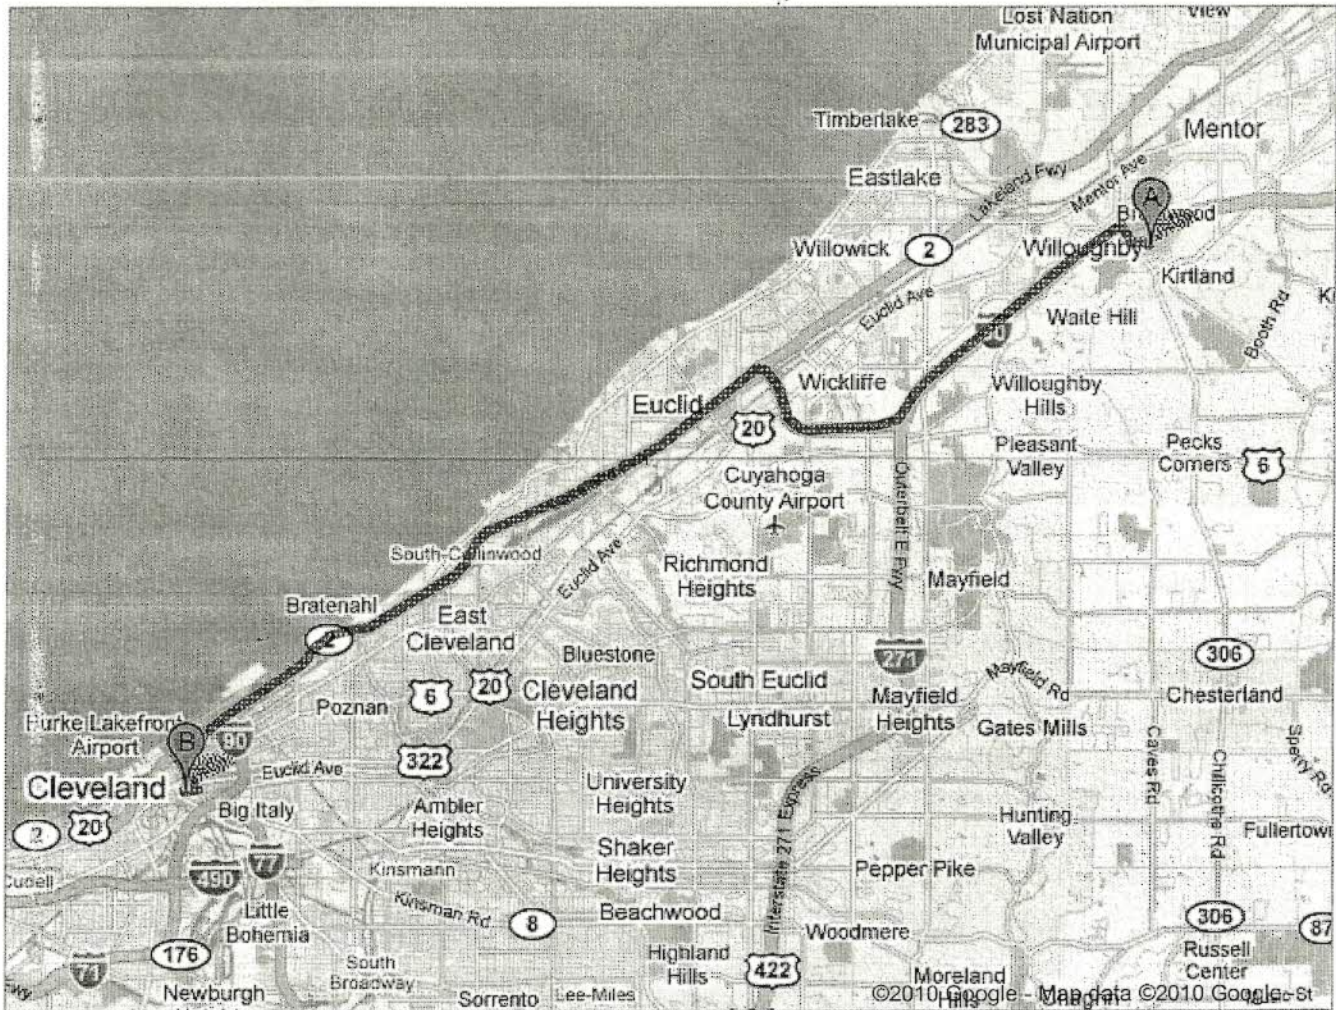

Google maps

To see all the details that are visible on the screen, use the "Print" link next to the map.

Get Directions My Maps

Print Send Link

Driving directions to Lola
(216) 621-5652

23 miles, 27 minutes

A Lakeland Community College
7700 Clocktower Drive
Kirtland, OH 44094
(440) 525-7000

B *Lola, 2058 E. 4th St., Cleveland
(216) 621-5652*

- | | |
|--|---|
| 1. Head west on Clocktower Dr | 0.1 mi |
| 2. Take the 1st left to stay on Clocktower Dr | 0.2 mi |
| 3. Turn right at Kirtland Rd/OH-306 N
Continue to follow OH-306 N |  0.4 mi |
| 4. Turn left to merge onto I-90 W toward Cleveland |  19.5 mi |
| 5. Continue onto OH-2 W |  1.0 mi |
| 6. Take the E 9th St exit |  0.3 mi |
| 7. Turn left at E 9th St |  0.7 mi |
| 8. Turn right at Prospect |  0.2 mi |
| 9. Turn right at E 4th St |  223 ft |