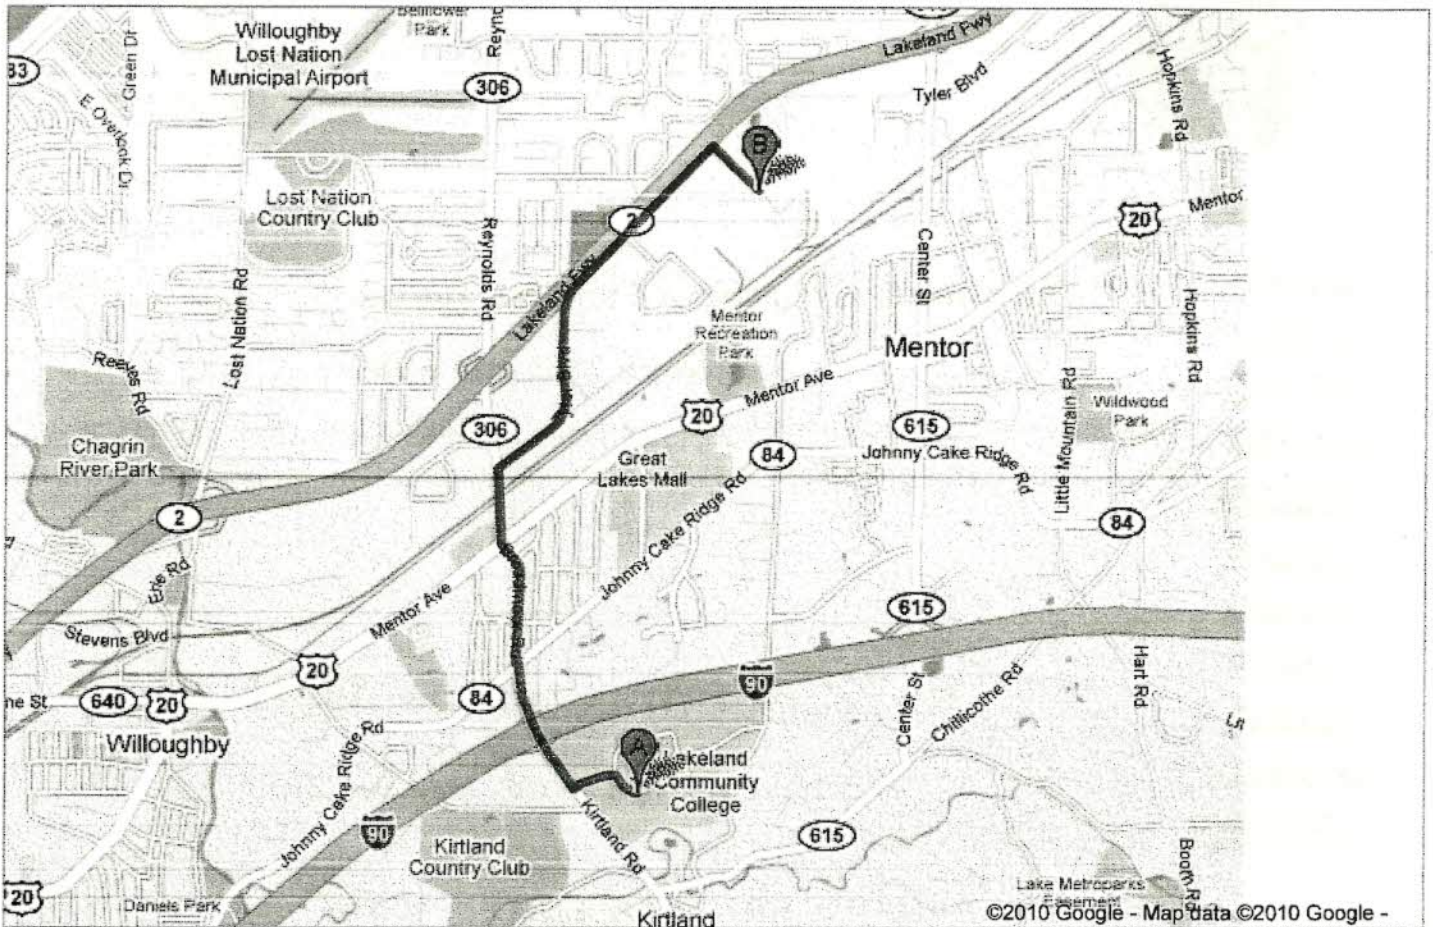

[Up Coming Events](#)

[Layouts](#)

[Links](#)

[Sponsorship](#)

[Gold Spike Club](#)

[Local Attractions](#)

[Custom Built Layouts](#)

**The Museum is located 18 miles east of Cleveland, Ohio
between Rt 2 and I-90.**

WE have moved to our new location.

Map

Our new location is on the south side of Tyler Blvd between Rt 306 and Rt 615.

Our new address is

7230 Justin Way

Liberty Business Park

This is the old Caterpillar - Tow Motor complex

Mentor, Ohio 44060

We are 1 mile west of Rt 615,

Turn south at the NAPA Auto Parts store,

To see all the details that are visible on the screen, use the "Print" link next to the map.

Get Directions [My Maps](#)

[Print](#) [Send](#) [Link](#)

Driving directions to 7230 Justin Way, Mentor, OH 44060

Lakeland Community College
7700 Clocktower Drive
Kirtland, OH 44094
(440) 525-7000

4.1 miles, 10 minutes away

1. Head **west** on **Clocktower Dr** 0.1 mi
2. Take the 1st **left** to stay on **Clocktower Dr** 0.2 mi
3. Turn **right** at **Kirtland Rd/OH-306 N**
Continue to follow OH-306 N 1.6 mi
4. Turn **right** at **Tyler Blvd** 1.9 mi
5. Turn **right** at **Justin Way**
Destination will be on the right 0.3 mi