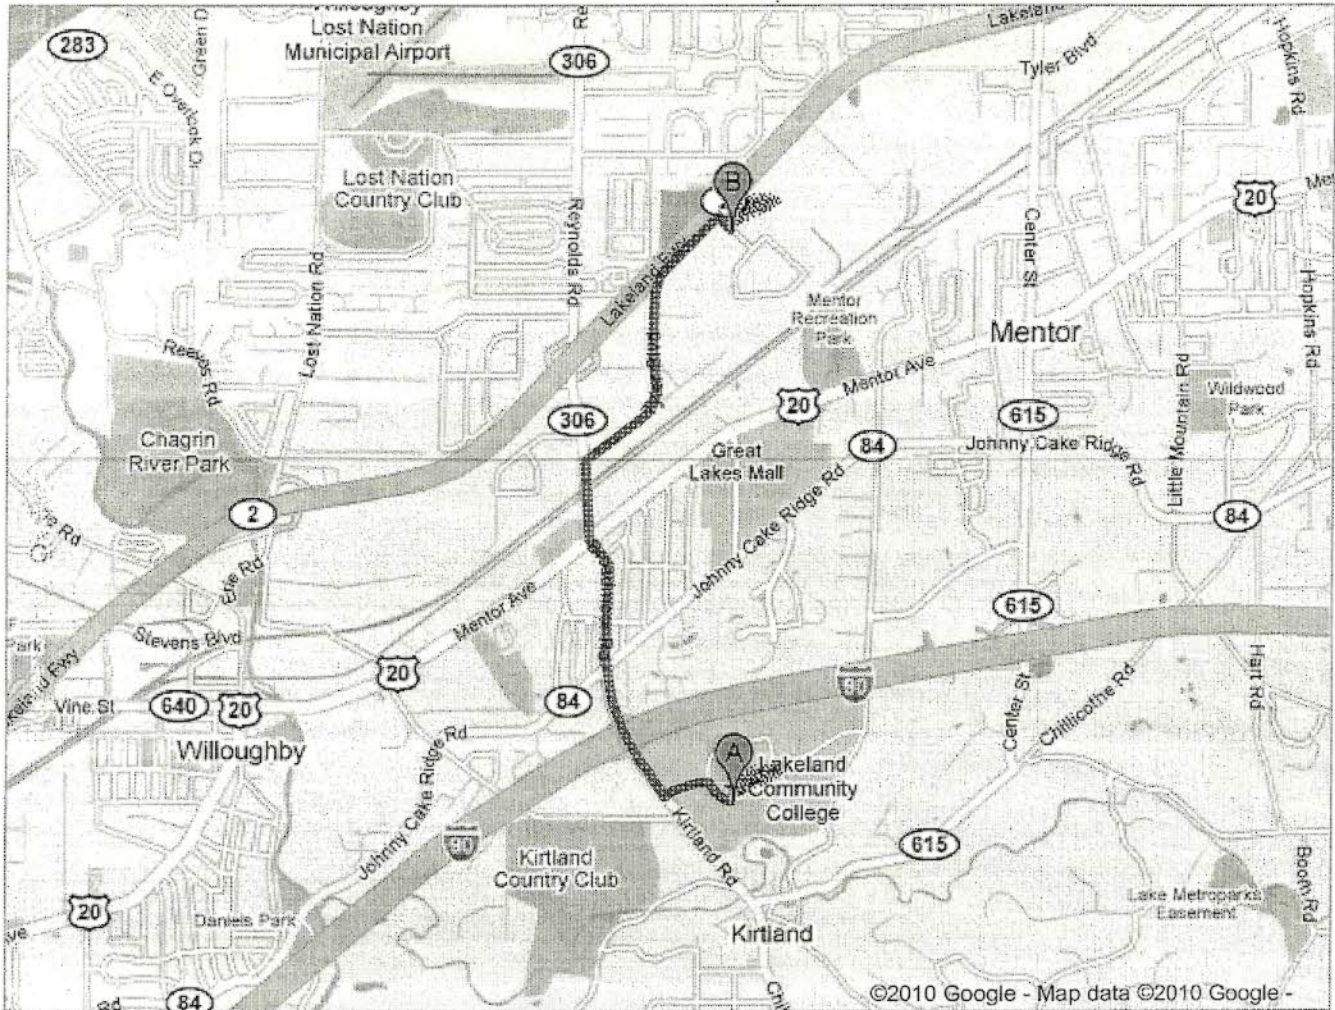

Thanks for taking the time to learn more about Best of Show Automotive. See you on the road or at the track!

Joseph M. Carroll
President

MUSEUM LOCATION

7700 Tyler Boulevard
Mentor, Ohio 44060

Museum Hours:

Mon. @ Fri. : 10am to 5pm
Saturday : 10am to 4pm
Sunday : Gone Racin'

Showroom Sales —
Appointment Only

Restoration Services

5782 Heisley Road
Mentor, Ohio 44060

Google maps

To see all the details that are visible on the screen, use the "Print" link next to the map.

[Get Directions](#)

[My Maps](#)

[Print](#)

[Send](#)

[Link](#)

Driving directions to Best of Show Automotive LLC

(440) 350-1480
3 mi – about 8 mins

A Lakeland Community College
 7700 Clocktower Drive
 Kirtland, OH 44094
 (440) 525-7000

1. Head **west** on **Clocktower Dr** 0.1 mi
2. Take the 1st **left** to stay on **Clocktower Dr** 0.2 mi
3. Turn **right** at **Kirtland Rd/OH-306 N** 1.6 mi
Continue to follow OH-306 N
4. Turn **right** at **Tyler Blvd** 1.3 mi
5. Turn **right** at **Corporate Blvd** 417 ft
Destination will be on the left